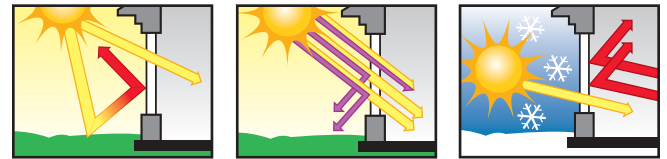

ENERGY EFFICIENT OPTIONS FROM MI

In addition to standard double-paned glass and Intercept™ Warm edge Spacer System, MI Windows and Doors offers a variety of efficiency-increasing options:

- Low-Emissivity (Low-E²) glass
  - ▲ Reduces SHGC (Solar Heat Gain Coefficient), less heat transferred through the sun's rays
  - ▲ Filters out damaging ultraviolet rays
  - ▲ Reduces window condensation and related problems