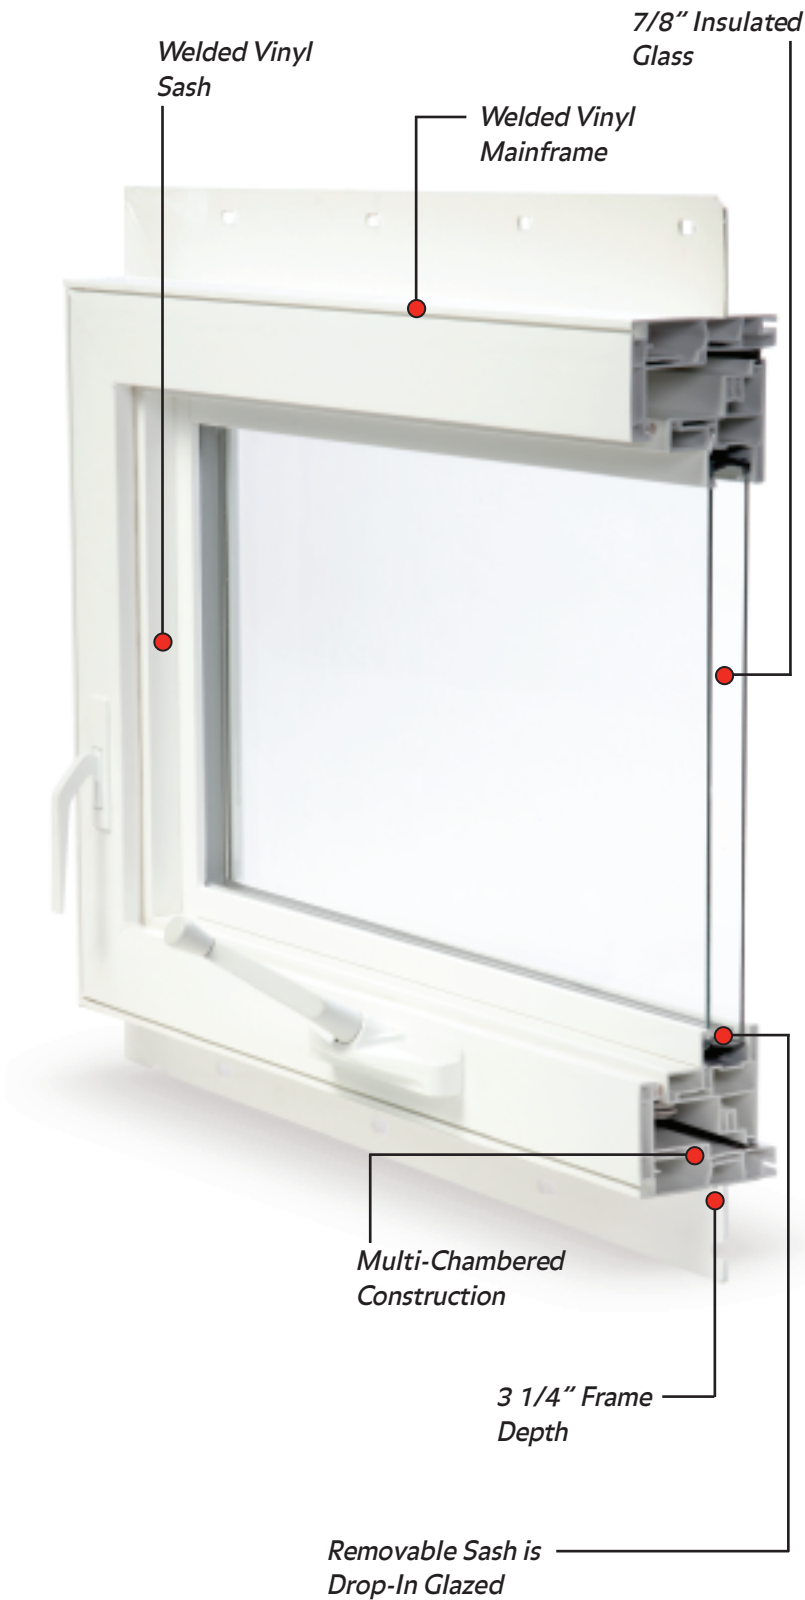

9600/9700 VINYL AWNINGS AND CASEMENTS

Cross Section of 9600/9700 Sash and Mainframe

FEATURES

- Roto-gear Operating System
- Two Lever Lock System on All 9600 Units
- Two Lever Lock System on all 9700 Sizes over 42" Heights
- Optional Single Handle Multi-Point Locking System
- Optional Decorative Grids Between the Glass
- Complete Specialty Window and Mulling Accessories Available
- Wood or Cellular Extension Jamb Available
- Intercept™ Insulating Glass Spacer System on Operable and Picture Window Units, DuraSeal used for Specialties
- Full Screen Available on Operable Units in Char-Fiber, Char-Alum or Brite-Alum Mesh
- Snap in J-Channel Available as Optional Accessory
- AAMA and NFRC Labeled
- White or Almond Color Available

SPECIALTIES

Arch Tops, Circle Tops, Extended Circle Tops, Octagons, Full Circles and Quarter Circles are Available in Stock and Custom Sizing. Eyebrows, Half Arches, Triangles, Parallelograms and Other Polygons are Available in Custom Sizing Only. Contact Your Local Distributor for Details.