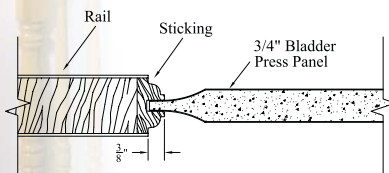

HEIGHTS:
Panel Doors 6'8", 7'0", 8'0"
French Doors 6'8", 7'0", 8'0"
Bifold Doors 6'6-3/4", 6'10-3/4", 7'10-3/4"
 (6'8-1/2", 7'0-1/2", 8'0-1/2" with hardware)

PANELS: 3/4" bladder-pressed veneered panel

STILES: 4-3/16"

TOP RAIL: 4-3/16"

BOTTOM RAIL: 6-15/16"

LOCK RAIL: 6-9/16"

8104

8106

8182

8180

8115*

8101

8170 (10 Lite V Groove)†
8175 (15 Lite V Groove)

8119

8110

8163

8143

8140

French Door Cross Section

Panel and Bifold Door Cross Section

Simpson®

1-800-952-4057

400 Simpson Ave • McCleary, WA 98557

*Not available in 2'0" width †2'0" is only available as a 8170 10 lite layout

©2006 Simpson Door Company. Printed in USA. Brochure and door designs covered by copyright. Simpson and Any Door. Any Species. are registered trademarks of Simpson. All rights reserved. Reorder #9562. September 2006.