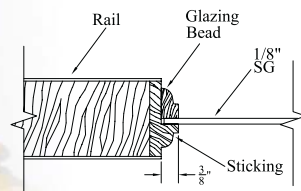

STILES: 4-3/16"

TOP RAIL: 4-3/16"

BOTTOM RAIL: 6-15/16"

LOCK RAIL: 6-9/16"

8104

8106

8182

8180

8115*

8101

8170 (10 Lite V Groove)†
8175 (15 Lite V Groove)

8119

8110

8163

8143

8140

French Door Cross Section

Panel and Bifold Door Cross Section

Simpson®

1-800-952-4057

400 Simpson Ave • McCleary, WA 98557

*Not available in 2'0" width †2'0" is only available as a 8170 10 lite layout

©2006 Simpson Door Company. Printed in USA. Brochure and door designs covered by copyright. Simpson and Any Door. Any Species. are registered trademarks of Simpson. All rights reserved. Reorder #9562. September 2006.