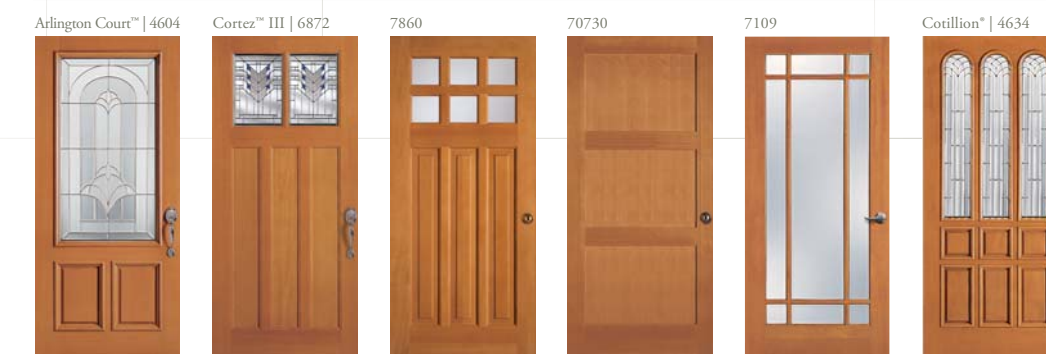

WaterBarrier Doors

7002 | shown in alder with WaterBarrier Technology

7015 | with UltraBlock technology

Order UltraBlock in all your 1 3/4" Thick Exterior Doors

This product incorporates the patented FRAMESAVER® technology under license from FrameSaver LP of Nacogdoches, Texas. U.S. Patent Nos. 5,873,209 and 6,122,882. FrameSaver is a registered trademark of FrameSaver LP. Simpson Performance Series U.S. Patent No. 6,185,894. Simpson, Performance Series, Weather Seal, UltraBlock, and WaterBarrier are trademarks of Simpson.