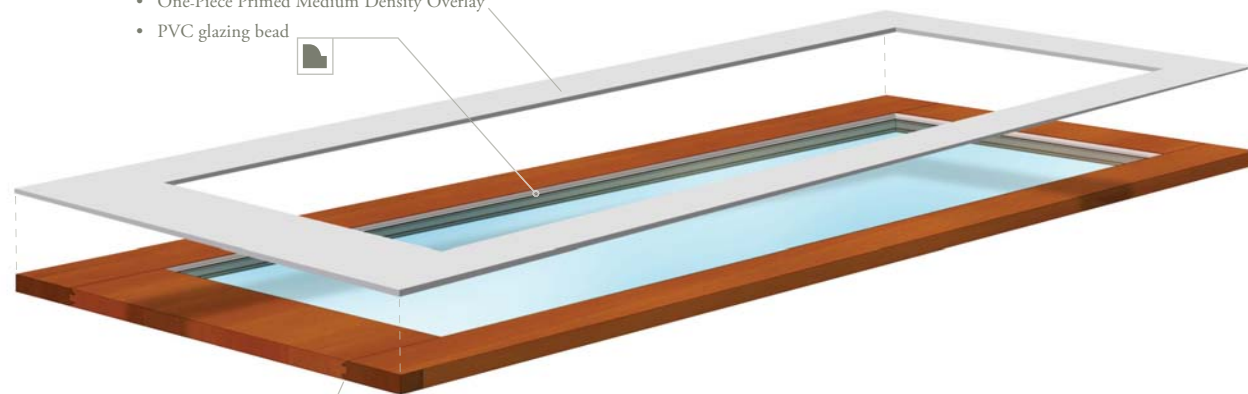

WaterBarrier™ Technology

- One-Piece Primed Medium Density Overlay
- PVC glazing bead

Weather Seal™ Process

Entire stile and rail joints coated and bonded to decrease the possibility of water infiltration

UltraBlock® Technology

Composite block material finger-jointed into the bottom of the stiles

WHAT IS MEDIUM DENSITY OVERLAY?

Originally developed for traffic signs and concrete formwork industries, Medium Density Overlay (MDO) is engineered plywood with a resin treated fiber applied to both faces. This gives MDO an extremely durable and smooth finish that is easy to paint. Additionally, MDO is specifically rated for exterior use, which means it's safe from harsh elements, insects, or other outdoor hazards. It's a perfect choice when needing additional protection for exterior doors in tough environments.

UltraBlock®

Long a favorite of Simpson's most discriminating customers, UltraBlock technology combines a composite block in the bottom of the stiles, where water infiltration typically occurs. Our exclusive Weather Seal™ process provides additional protection against moisture penetrating the bottom rail. It's our answer to the galoshes you splashed around in as a kid.

Now available in all 1-3/4" thick Simpson doors, UltraBlock provides that extra insurance for your exterior wood doors.