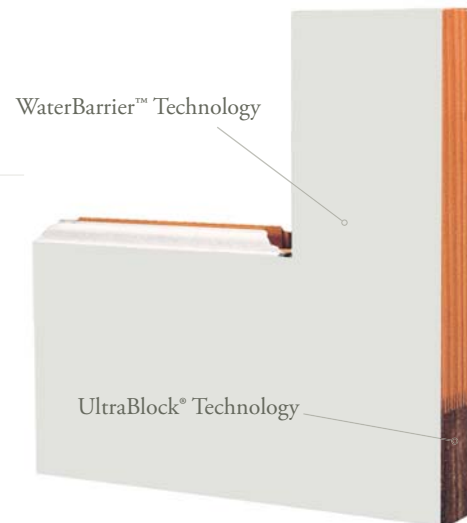

WHAT IS

WATERBARRIER™ TECHNOLOGY

- One-piece Medium Density Overlay (MDO) on outside for the very toughest exposures – commonly used on concrete forms and street signs
- Minimizes the possibility of stile and rail separation
- Eliminates checking on the face of the door
- Excellent durability and resists moisture absorption
- Overlay has thermoset acrylic latex primer topcoat, resulting in superior paint application
- Can use water or alkyd-based paints on finish
- PVC glazing bead provides moisture resistance
- Choose any species to match interior architecture
- Available in select French doors
- Five year limited warranty

WaterBarrier™

Sometimes, an exterior French door needs some additional protection to meet the demanding elements brought on from Mother Nature. The new Simpson WaterBarrier technology is designed to keep your beautiful wood door dry even in the harshest of elements. Think of it as a raincoat for your door.

Available on select French doors, WaterBarrier technology combines a Medium Density Overlay (MDO) with PVC glazing bead to create an exterior that stops water in its tracks. Select your choice of wood species and you've got the best of both worlds: water-protection on the outside and the unmatched beauty of a real wood door on the inside. It's a perfect alternative to an expensive clad door, and exactly the type of innovation you'd expect from Simpson.