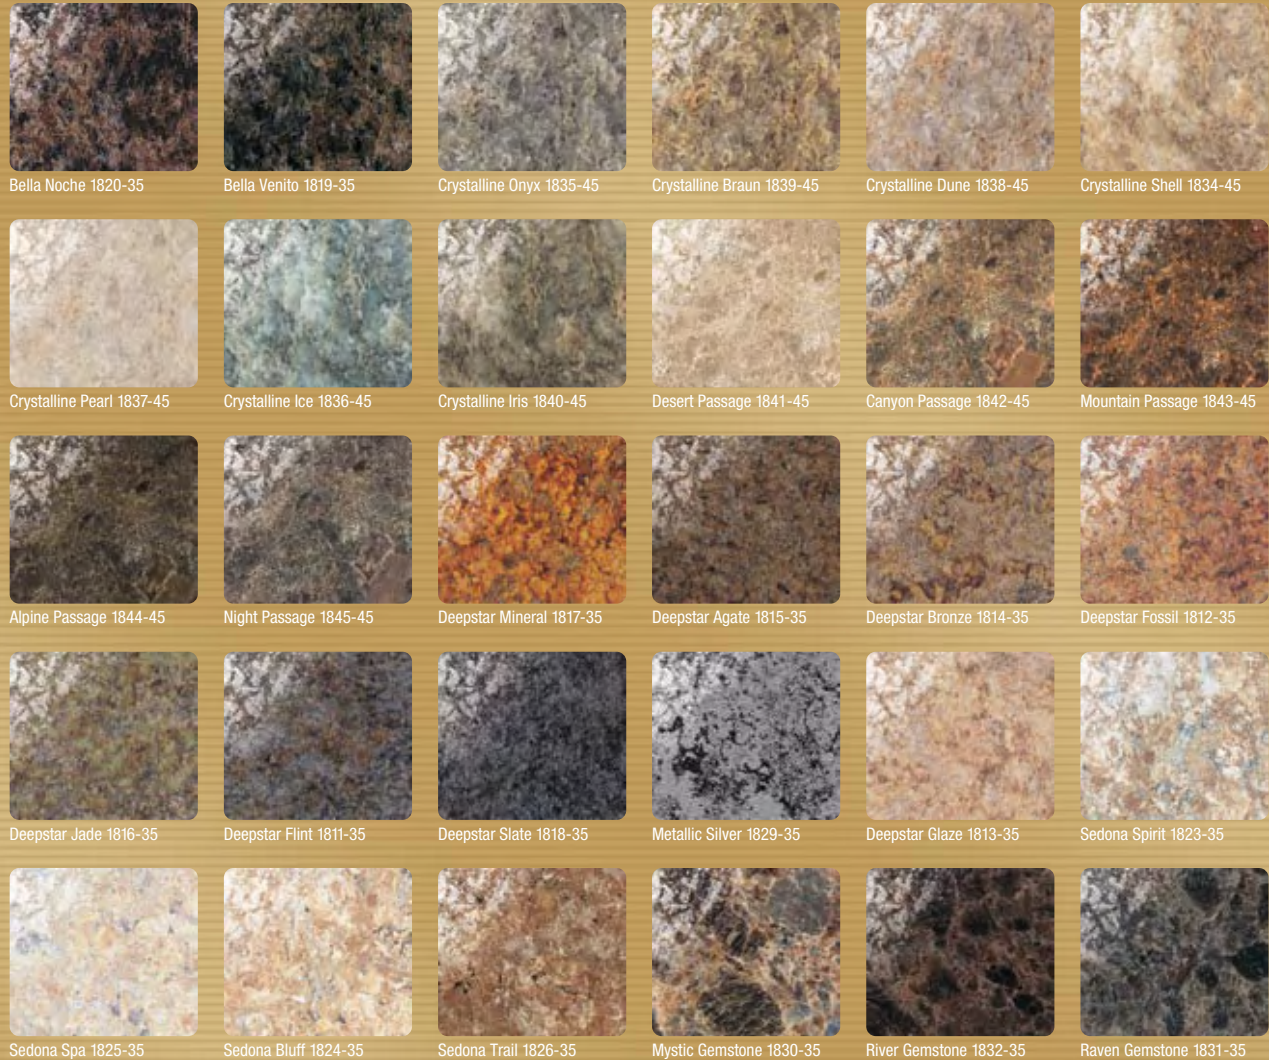

Canyon Passage 1842-45

So Many Choices

Retro or post-modern, city loft or country cottage, bold graphic hues or soft shades of natural stone – whatever your style may be, laminate has a way to fulfill your decorating desires. Today's laminate comes in more contemporary colors, styles and patterns than any other surface material. And more choices = more fun.

It's Distinctive

Beveled

Bullnose

Today's laminate designs really know how to work a custom edge. The look of natural stone takes on a whole new dimension with a beveled edge. Rich colors and patterns can roll like an ocean wave over a bullnose edge. Decorative edges give you more ways to beautify and individualize your new countertop.

Wilsonart[®] HD[™]
High Definition[™] Laminate

Luxurious looks with a heightened appearance of depth and texture.

High Depth
High Durability
High Drama

PREMIUM

An array of natural stone looks and visual textures for a step up in drama and detailing.

Standards

Today's popular colors with a durable, matte finish.

Bella Capri 1822-35

Wilsonart[®] Home
COLLECTION

Great Looks, Easy Living.

1-800-433-3222
www.countertop.com

©2007 Wilsonart International, Inc. #BRR0421-07