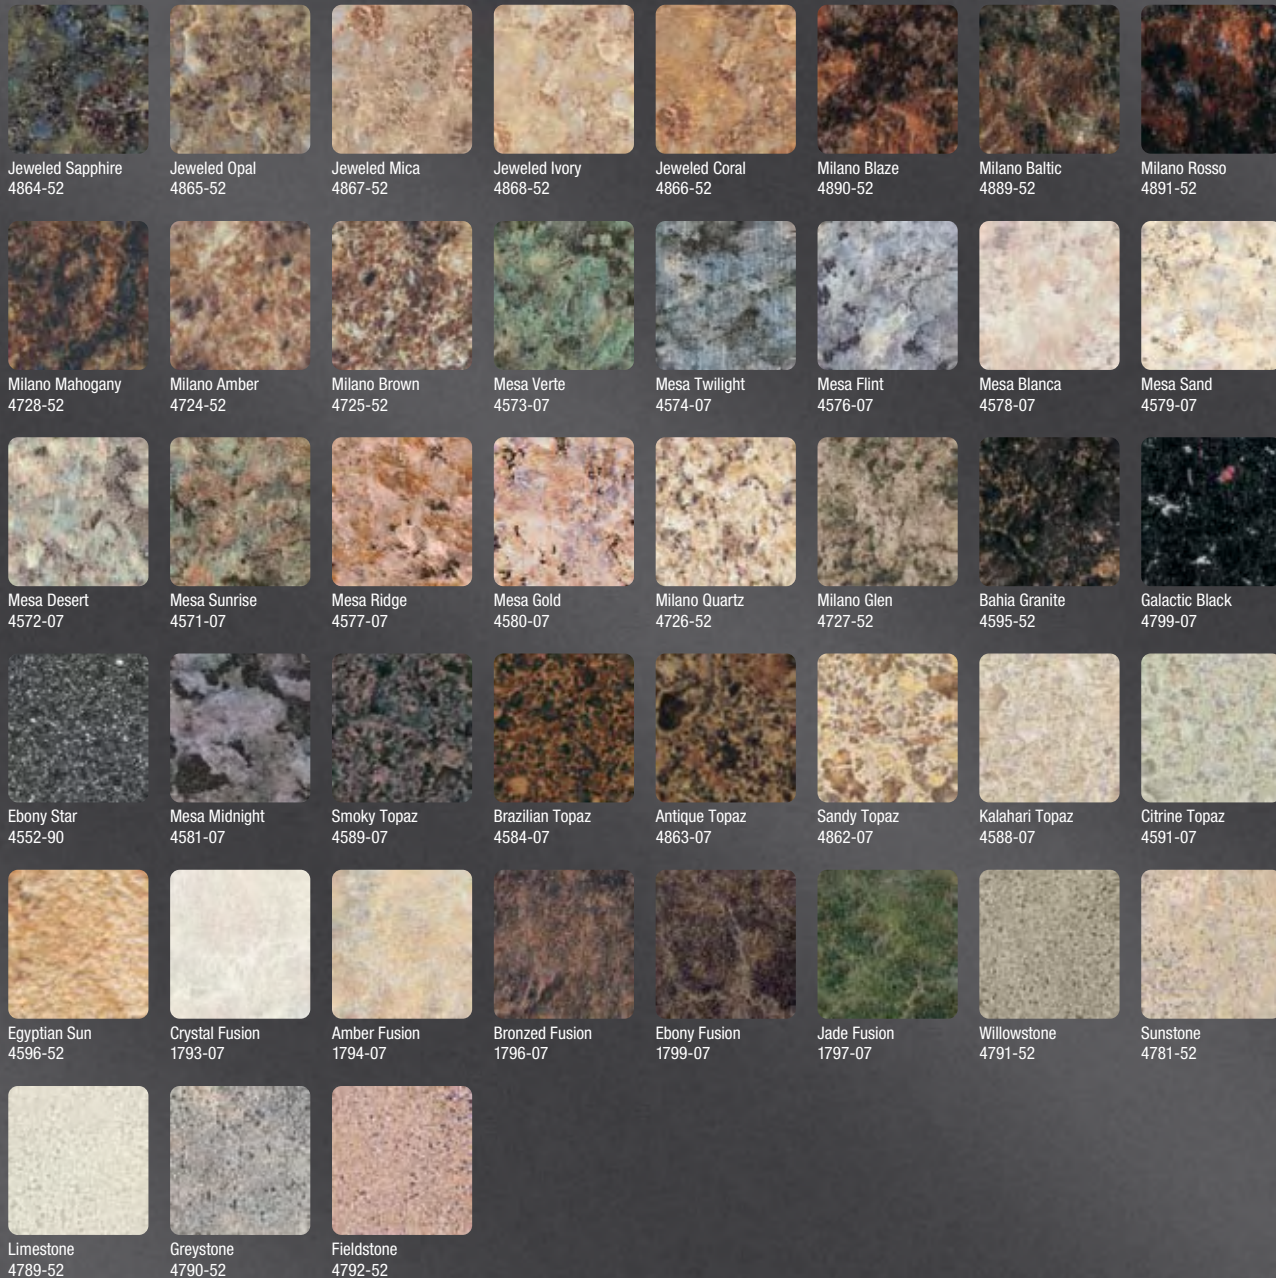

Canyon Passage 1842-45

So Many Choices

Retro or post-modern, city loft or country cottage, bold graphic hues or soft shades of natural stone – whatever your style may be, laminate has a way to fulfill your decorating desires. Today's laminate comes in more contemporary colors, styles and patterns than any other surface material. And more choices = more fun.

Wilsonart[®] HD[™]
High Definition[™] Laminate

Luxurious looks with a heightened appearance of depth and texture.

High Depth
High Durability
High Drama

PREMIUM

An array of natural stone looks and visual textures for a step up in drama and detailing.

Standards

Today's popular colors with a durable, matte finish.

Bella Capri 1822-35

Wilsonart[®] Home
COLLECTION

Great Looks, Easy Living.

1-800-433-3222
www.countertop.com

©2007 Wilsonart International, Inc. #BRR0421-07