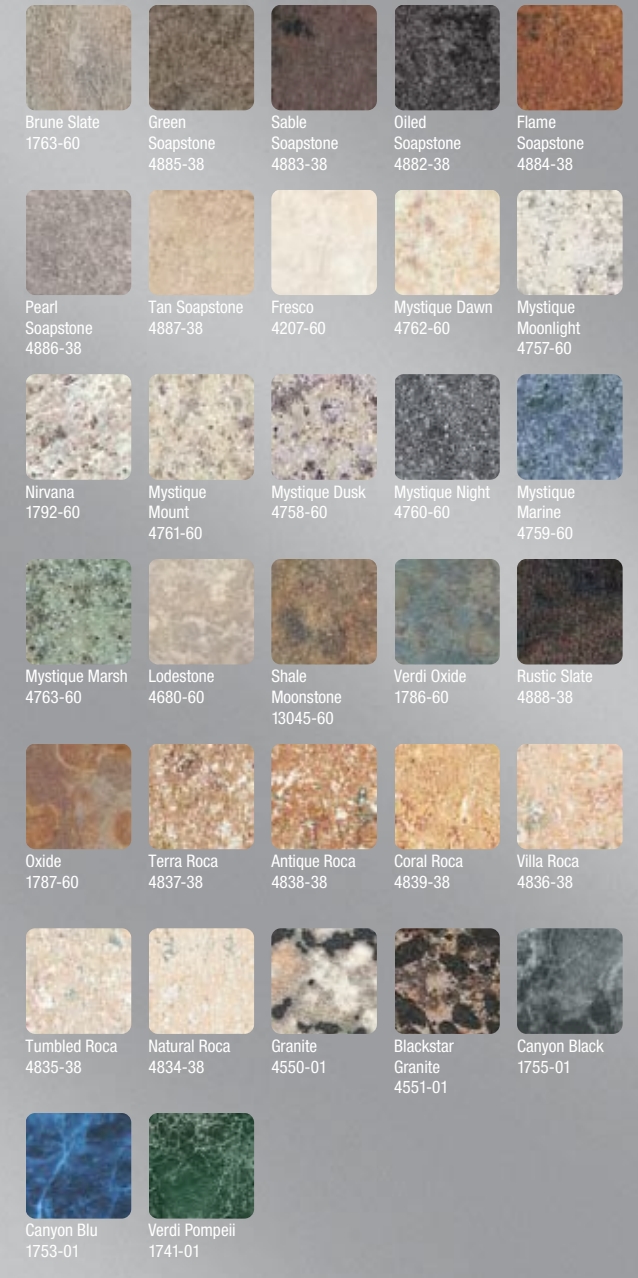

Canyon Passage 1842-45

So Many Choices

Retro or post-modern, city loft or country cottage, bold graphic hues or soft shades of natural stone – whatever your style may be, laminate has a way to fulfill your decorating desires. Today's laminate comes in more contemporary colors, styles and patterns than any other surface material. And more choices = more fun.

Wilsonart[®] HD[™]
High Definition[™] Laminate

Luxurious looks with a heightened appearance of depth and texture.

High Depth
High Durability
High Drama

PREMIUM

An array of natural stone looks and visual textures for a step up in drama and detailing.

Standards

Today's popular colors with a durable, matte finish.

Bella Capri 1822-35

Wilsonart[®] Home
COLLECTION

Great Looks, Easy Living.

1-800-433-3222
www.countertop.com

©2007 Wilsonart International, Inc. #BRR0421-07