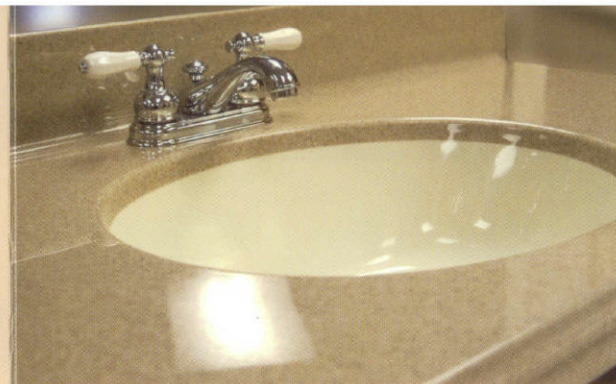

BOWL STYLES

Standard Vanity Bowl Styles

Large Recessed Oval

Large Recessed Shell

Medium Oval

Medium shell

Mini Oval

Mini Shell

COLOR AVAILABILITY

Almost every Kohler, American Standard, and Eljer Bath color is available in four different versions

	STANDARD An off white background with one color veining
	DESIGNER Color background with one color veining (usually white), or color on color
	SOLID Solid color only - no veining
	ONYX Translucent background with white veining plus designated color as additional veining
	<i>plus</i> 12 granite colors, made with full-thickness granite matrix
	<i>plus</i> Custom color capability (coordinate with a laminate, paint or wallpaper sample)