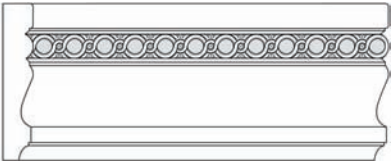

WR Ornamentally Embossed™ Decorative and Primed Mouldings

1:70 Medium Density Fiberboard (MDF)

*Offering 8 classic Embossed Decorative designs that are value priced for your interior.
Manufactured in 8' lengths from high-quality Medium Density Fiberboard (MDF).
Available unfinished so that it can paint or stain. Installs with standard woodworking tools. Curved work available.*

BA6 Running Coin Baseboard
5/8" x 4 1/4" / 15.9 x 108 mm

CR8 Egg and Dart Crown
5/8" x 4 1/4" / 15.9 x 108 mm

PM4 Vines & Berries Panel Mould
5/8" x 2" / 15.9 x 50.8 mm

PM3 Egg and Dart Panel Mould
5/8" x 1 1/2" / 15.9 x 38.1 mm

CA5 Running Coin Casing / Chairrail
5/8" x 3 1/4" / 15.9 x 82.6 mm

CR7 Fluted Crown
5/8" x 3" / 15.9 x 76.2 mm

PM2 Rope Panel Mould
5/8" x 1 1/2" / 15.9 x 38.1 mm

PM1 Leaf and Flower Chairrail
5/8" x 2 1/2" / 15.9 x 63.5 mm

CR897 Crown
3/4" x 7" / 19.1 x 177.8 mm

CR899 Crown
5/8" x 5 1/2" / 15.9 x 139.7 mm

CR898 Crown
5/8" x 4 1/4" / 15.9 x 108 mm

CA397 Case
13/16" x 4" / 20.6 x 101.6 mm

CA398 Case
5/8" x 2 1/2"
15.9 x 63.5 mm