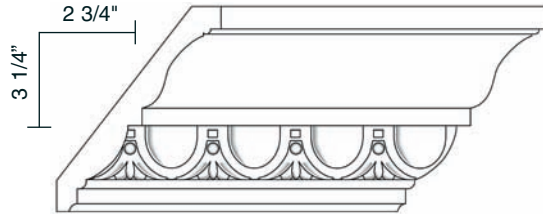

WR Ornamentally Embossed™ Decorative and Primed Mouldings

1:70 Medium Density Fiberboard (MDF)

*Offering 8 classic Embossed Decorative designs that are value priced for your interior.
Manufactured in 8' lengths from high-quality Medium Density Fiberboard (MDF).
Available unfinished so that it can paint or stain. Installs with standard woodworking tools. Curved work available.*

BA6 Running Coin Baseboard
5/8" x 4 1/4" / 15.9 x 108 mm

CR8 Egg and Dart Crown
5/8" x 4 1/4" / 15.9 x 108 mm

PM4 Vines & Berries Panel Mould
5/8" x 2" / 15.9 x 50.8 mm

PM3 Egg and Dart Panel Mould
5/8" x 1 1/2" / 15.9 x 38.1 mm

CA5 Running Coin Casing / Chairrail
5/8" x 3 1/4" / 15.9 x 82.6 mm

CR7 Fluted Crown
5/8" x 3" / 15.9 x 76.2 mm

PM2 Rope Panel Mould
5/8" x 1 1/2" / 15.9 x 38.1 mm

PM1 Leaf and Flower Chairrail
5/8" x 2 1/2" / 15.9 x 63.5 mm

CR897 Crown
3/4" x 7" / 19.1 x 177.8 mm

CR899 Crown
5/8" x 5 1/2" / 15.9 x 139.7 mm

CR898 Crown
5/8" x 4 1/4" / 15.9 x 108 mm

CA397 Case
13/16" x 4" / 20.6 x 101.6 mm

CA398 Case
5/8" x 2 1/2"
15.9 x 63.5 mm