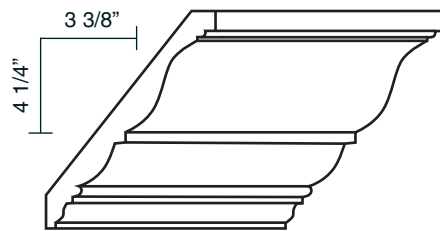

BA6 Running Coin Baseboard
5/8" x 4 1/4" / 15.9 x 108 mm

CR8 Egg and Dart Crown
5/8" x 4 1/4" / 15.9 x 108 mm

PM4 Vines & Berries Panel Mould
5/8" x 2" / 15.9 x 50.8 mm

PM3 Egg and Dart Panel Mould
5/8" x 1 1/2" / 15.9 x 38.1 mm

CA5 Running Coin Casing / Chairrail
5/8" x 3 1/4" / 15.9 x 82.6 mm

CR7 Fluted Crown
5/8" x 3" / 15.9 x 76.2 mm

PM2 Rope Panel Mould
5/8" x 1 1/2" / 15.9 x 38.1 mm

PM1 Leaf and Flower Chairrail
5/8" x 2 1/2" / 15.9 x 63.5 mm

CR897 Crown
3/4" x 7" / 19.1 x 177.8 mm

CR899 Crown
5/8" x 5 1/2" / 15.9 x 139.7 mm

CR898 Crown
5/8" x 4 1/4" / 15.9 x 108 mm

CA397 Case
13/16" x 4" / 20.6 x 101.6 mm

CA398 Case
5/8" x 2 1/2"
15.9 x 63.5 mm