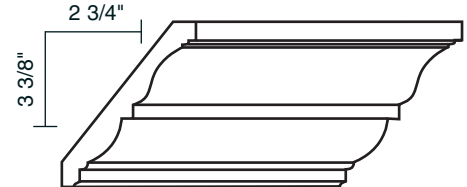

CA5 Running Coin Casing / Chairrail
5/8" x 3 1/4" / 15.9 x 82.6 mm

CR7 Fluted Crown
5/8" x 3" / 15.9 x 76.2 mm

PM2 Rope Panel Mould
5/8" x 1 1/2" / 15.9 x 38.1 mm

PM1 Leaf and Flower Chairrail
5/8" x 2 1/2" / 15.9 x 63.5 mm

CR897 Crown
3/4" x 7" / 19.1 x 177.8 mm

CR899 Crown
5/8" x 5 1/2" / 15.9 x 139.7 mm

CR898 Crown
5/8" x 4 1/4" / 15.9 x 108 mm

CA397 Case
13/16" x 4" / 20.6 x 101.6 mm

CA398 Case
5/8" x 2 1/2"
15.9 x 63.5 mm