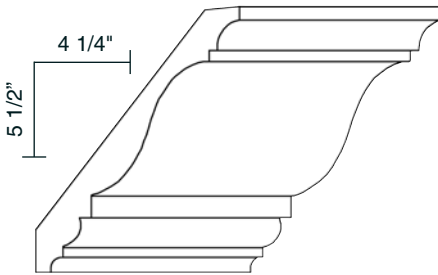

BA6 Running Coin Baseboard
5/8" x 4 1/4" / 15.9 x 108 mm

CR8 Egg and Dart Crown
5/8" x 4 1/4" / 15.9 x 108 mm

PM4 Vines & Berries Panel Mould
5/8" x 2" / 15.9 x 50.8 mm

PM3 Egg and Dart Panel Mould
5/8" x 1 1/2" / 15.9 x 38.1 mm

CA5 Running Coin Casing / Chairrail
5/8" x 3 1/4" / 15.9 x 82.6 mm

CR7 Fluted Crown
5/8" x 3" / 15.9 x 76.2 mm

PM2 Rope Panel Mould
5/8" x 1 1/2" / 15.9 x 38.1 mm

PM1 Leaf and Flower Chairrail
5/8" x 2 1/2" / 15.9 x 63.5 mm

CR897 Crown
3/4" x 7" / 19.1 x 177.8 mm

CR899 Crown
5/8" x 5 1/2" / 15.9 x 139.7 mm

CR898 Crown
5/8" x 4 1/4" / 15.9 x 108 mm

CA397 Case
13/16" x 4" / 20.6 x 101.6 mm

CA398 Case
5/8" x 2 1/2"
15.9 x 63.5 mm