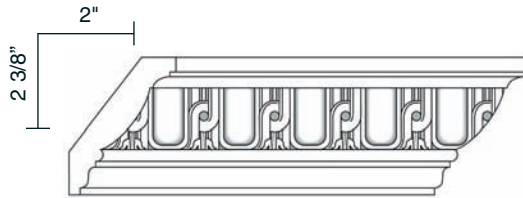

BA6 Running Coin Baseboard
5/8" x 4 1/4" / 15.9 x 108 mm

CR8 Egg and Dart Crown
5/8" x 4 1/4" / 15.9 x 108 mm

PM4 Vines & Berries Panel Mould
5/8" x 2" / 15.9 x 50.8 mm

PM3 Egg and Dart Panel Mould
5/8" x 1 1/2" / 15.9 x 38.1 mm

CA5 Running Coin Casing / Chairrail
5/8" x 3 1/4" / 15.9 x 82.6 mm

CR7 Fluted Crown
5/8" x 3" / 15.9 x 76.2 mm

PM2 Rope Panel Mould
5/8" x 1 1/2" / 15.9 x 38.1 mm

PM1 Leaf and Flower Chairrail
5/8" x 2 1/2" / 15.9 x 63.5 mm

CR897 Crown
3/4" x 7" / 19.1 x 177.8 mm

CR899 Crown
5/8" x 5 1/2" / 15.9 x 139.7 mm

CR898 Crown
5/8" x 4 1/4" / 15.9 x 108 mm

CA397 Case
13/16" x 4" / 20.6 x 101.6 mm

CA398 Case
5/8" x 2 1/2"
15.9 x 63.5 mm