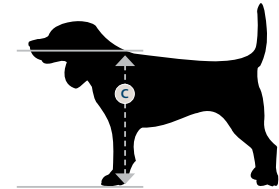

C = _____ + 1" = _____
Floor to Withers + 1" = minimum pet door height PLUS rise needed