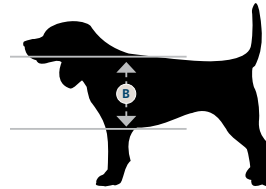

B = _____ + 1" = _____
Pet Height + 1" = minimum pet door height needed