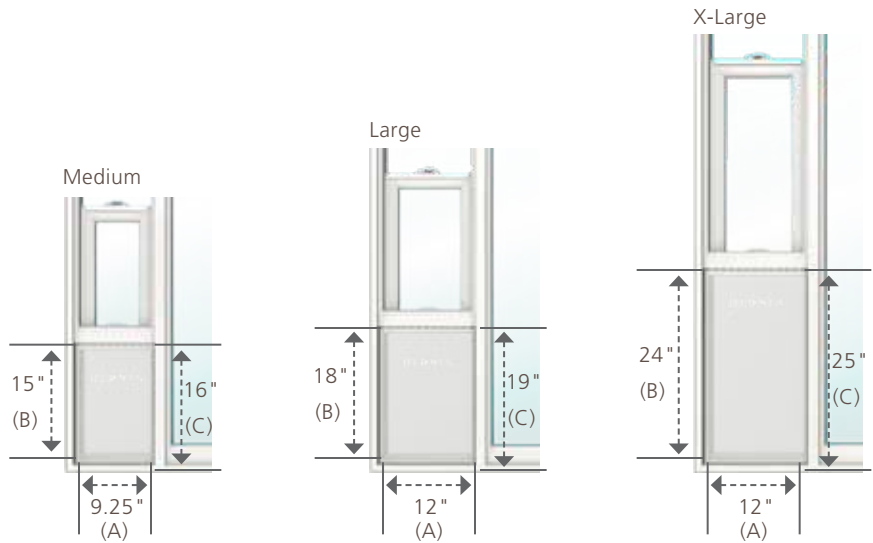

Available Sizes