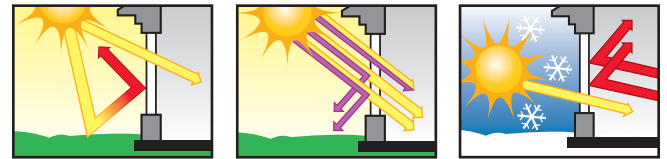

ENERGY EFFICIENT OPTIONS FROM MI

In addition to standard double-paned glass and Intercept™ Warm edge Spacer System, MI Windows and Doors offers a variety of efficiency-increasing options:

- Low-Emissivity (Low-E²) glass
  - ▲ Reduces SHGC (Solar Heat Gain Coefficient), less heat transferred through the sun's rays
  - ▲ Filters out damaging ultraviolet rays
  - ▲ Reduces window condensation and related problems