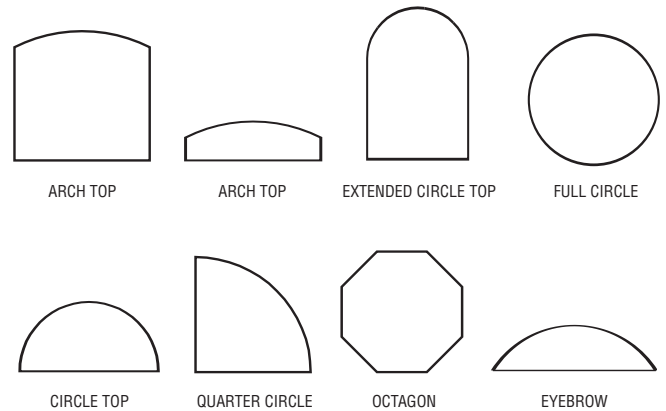

## FEATURES

**Welded vinyl construction throughout with metal reinforcement.**

- Available in White and Almond
- Laminated Interior Surface Available with Specific Hardware Option (See sales associate for details.)
- Standard or Heavy-Duty Screen Options
- Tandem Ball Bearing Metal Roller System
- Interlock at Fixed Meeting Rail
- Aluminum Tracks for Roll Panel and Screen
- Exterior Bead Glazed
- Fully Reversible on 6-8 and 6-10 Heights
- Fixed Side Lites for 3-Panel Doors
- Intercept® Insulating Glass Spacer System
- Integral J-Channel, Snap-in J-Channel and Brickmould Profiles Available
- Brass-Plated Hardware Available
- Keylock Cylinder Optional
- Frame Extenders Available

## SPECIALTIES

Arch Tops, Circle Tops, Extended Circle Tops, Octagons, Full Circles, and Quarter Circles are available in Stock and Custom Sizing. Eyebrows, Half Arches, Triangles, Parallelograms, and other Polygons are available in Custom Sizing Only. Contact your local distributor for details.