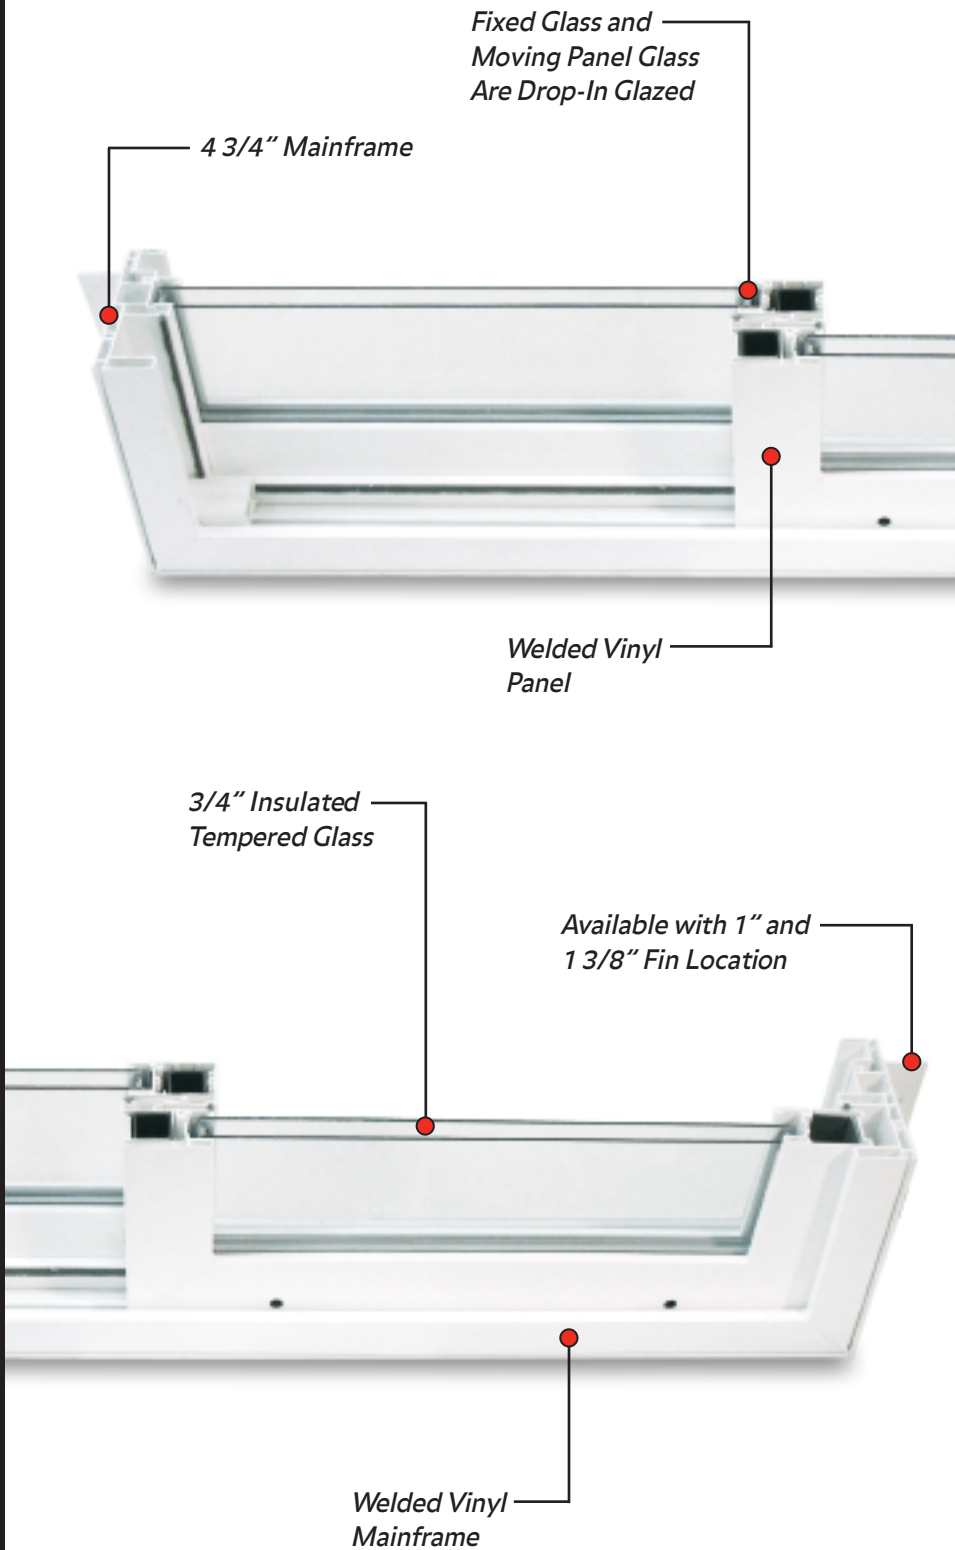

910 VINYL ROLLING PATIO DOOR

Cross Section of 910 Patio Door

## FEATURES

**Welded vinyl construction throughout with metal reinforcement.**

- Available in White and Almond
- Laminated Interior Surface Available with Specific Hardware Option (See sales associate for details.)
- Standard or Heavy-Duty Screen Options
- Tandem Ball Bearing Metal Roller System
- Interlock at Fixed Meeting Rail
- Aluminum Tracks for Roll Panel and Screen
- Exterior Bead Glazed
- Fully Reversible on 6-8 and 6-10 Heights
- Fixed Side Lites for 3-Panel Doors
- Intercept® Insulating Glass Spacer System
- Integral J-Channel, Snap-in J-Channel and Brickmould Profiles Available
- Brass-Plated Hardware Available
- Keylock Cylinder Optional
- Frame Extenders Available

## SPECIALTIES

Arch Tops, Circle Tops, Extended Circle Tops, Octagons, Full Circles, and Quarter Circles are available in Stock and Custom Sizing. Eyebrows, Half Arches, Triangles, Parallelograms, and other Polygons are available in Custom Sizing Only. Contact your local distributor for details.