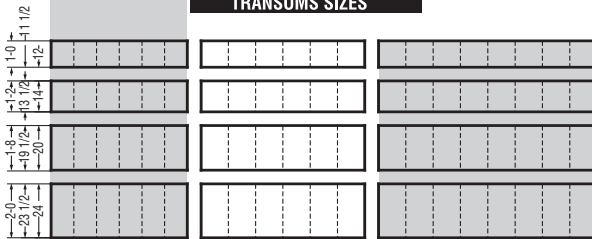

TRANSOMS SIZES