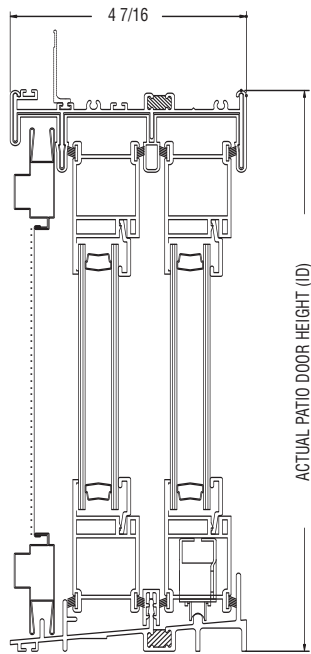

## TRANSOMS SIZES

## PATIO DOOR SIZES

QUALITY CONTROL & TESTING  
**AAMA CERTIFICATION PROGRAM**  
 ACCREDITED BY: AMERICAN NATIONAL STANDARDS INSTITUTE  
 MEMBER **Validator: ALI®** CODE: MTL-4

Some products may require special glazing options to meet certain Energy Star criteria. Contact your sales representative for more information.

# 995 SERIES

*Vinyl Sliding Patio Door*

**4" FRAME VERTICAL DETAIL**

**6" FRAME VERTICAL DETAIL**

**4" FRAME HORIZONTAL DETAIL**

**6" FRAME HORIZONTAL DETAIL**

## *Vinyl Sliding Patio Door*

NOMINAL UNIT SIZE	ACTUAL FRAME SIZE	VISIBLE LITE SQ. FT.	SCREEN SIZE WIDTH x HEIGHT	GLASS SIZE WIDTH x HEIGHT
5'0 x 6'8 (ox/xo)	59 x 79 3/8	25.20	30 1/8 x 78 1/8	26 1/16 x 73 7/8
6'0 x 6'8 (ox/xo)	71 x 79 3/8	31.26	36 1/8 x 78 1/8	32 1/16 x 73 7/8
8'0 x 6'8 (ox/xo)	95 x 79 3/8	43.38	48 1/8 x 78 1/8	44 1/16 x 73 7/8
9'0 x 6'8 (oxo)	106 7/8 x 79 3/8	31.26	36 1/8 x 78 1/8	32 1/16 x 73 7/8
12'0 x 6'8 (oxo)	142 7/8 x 79 3/8	43.38	48 1/8 x 78 1/8	44 1/16 x 73 7/8