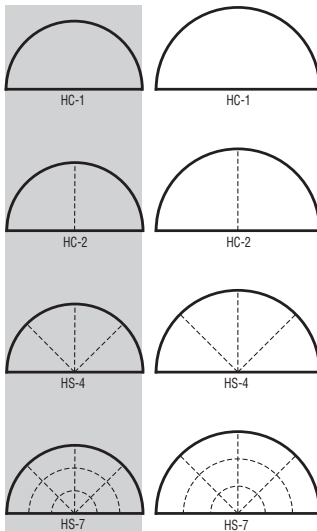

### *Vinyl Sliding Patio Door*

**Vinyl construction throughout with a thermally broken aluminum sub-frame and sill for durability.**

- Reinforced Vinyl Sliding Patio Door
- Tandem Ball Bearing Metal Roller System
- Mortised Lock
- Interlock System at Meeting Rail
- Optional Decorative Grids Between the Glass
- Multiple Position Slide in Fin for Various Installation Requirements
- AAMA Labeled and NFRC Certified

- Ⓐ Vinyl Main Frame With Thermally Broken Aluminum Subframe And Sill
- Ⓑ Welded Vinyl Panels
- Ⓒ 4 1/2" and 5 5/8" Finless Frame
- Ⓓ 3/4" Insulated Glass
- Ⓔ Glass In Both Fixed And Moving Panels Is Removable And Drop-In Tape Glazed In Sash Frame

## CIRCLE TOP SIZES

## *Vinyl Sliding Patio Door*

NOMINAL UNIT SIZE	ACTUAL FRAME SIZE	VISIBLE LITE SQ. FT.	SCREEN SIZE WIDTH x HEIGHT	GLASS SIZE WIDTH x HEIGHT
5'0 x 6'8 (ox/xo)	59 x 79 3/8	25.20	30 1/8 x 78 1/8	26 1/16 x 73 7/8
6'0 x 6'8 (ox/xo)	71 x 79 3/8	31.26	36 1/8 x 78 1/8	32 1/16 x 73 7/8
8'0 x 6'8 (ox/xo)	95 x 79 3/8	43.38	48 1/8 x 78 1/8	44 1/16 x 73 7/8
9'0 x 6'8 (oxo)	106 7/8 x 79 3/8	31.26	36 1/8 x 78 1/8	32 1/16 x 73 7/8
12'0 x 6'8 (oxo)	142 7/8 x 79 3/8	43.38	48 1/8 x 78 1/8	44 1/16 x 73 7/8